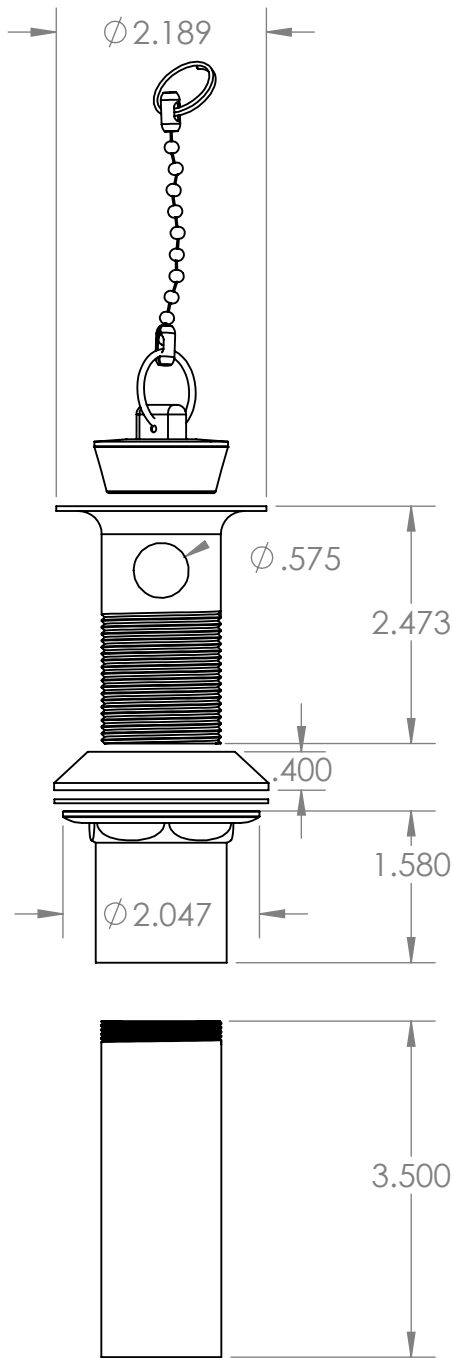

3601 CAST BRASS P.O. LAV DRAIN

PRODUCT Specifications

3601 1-1/4" CAST BRASS
PLUG & CHAIN 3 PIECE
P.O. LAV DRAIN

DIAM & GAUGE (a):
3601 : 1 1/4"
- cast brass strainer
- 1-1/4" 20 GA tailpiece

LENGTH (b):
Default = 6"

FINISHES AVAILABLE (d):
(Default = Chrome Plated)

CERTIFICATIONS:

Drawn by: Chris McLeod
Date: 2010JUN25
Checked by: Mike Pinet
Oakville Stamping & Bending Ltd.
Units: Inches
Scale: 1:2 (line drawing)
1:2 (illustration)