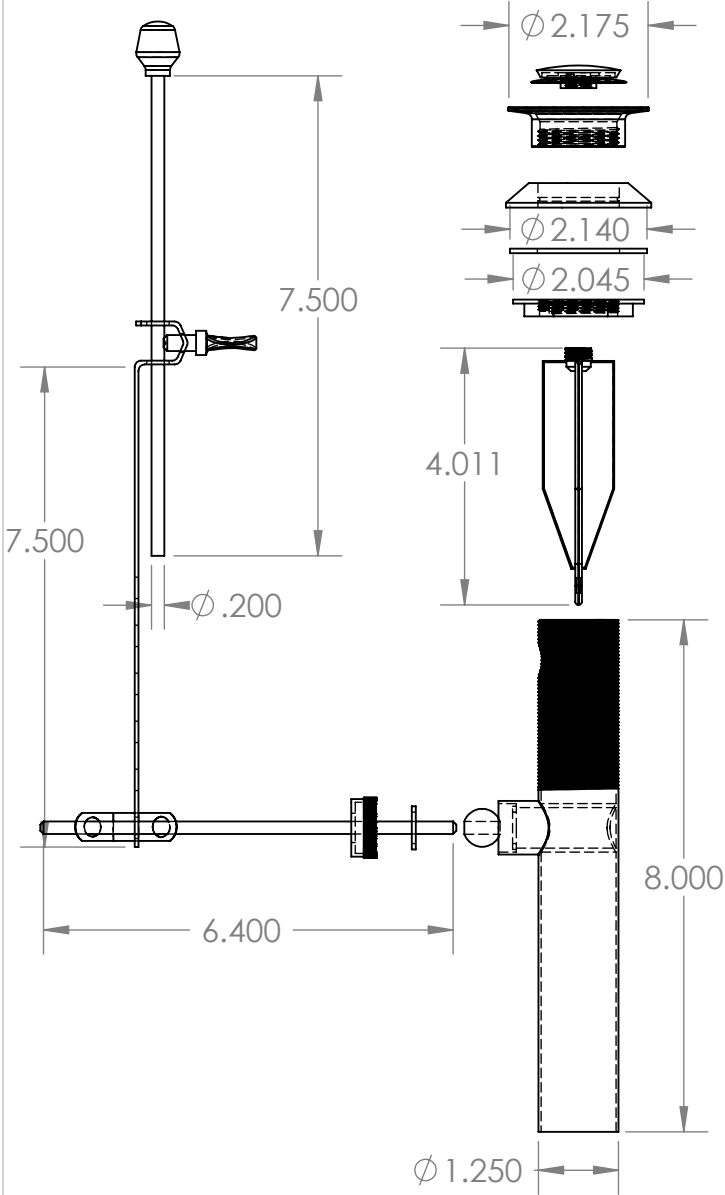

3698P P.O. LAV DRAIN SERIES

PRODUCT Specifications

3698P-x 1-1/4" POP-UP
CAST BRASS
P.O. LAV DRAIN

DIAM & GAUGE (a):
3698: 1 1/4"
- cast brass strainer
- cast brass waste shoe

LENGTH (b):
Default = 8"

FINISHES AVAILABLE (x):
AB = Antique Brass
BN = Brushed Nickel
CP = Chrome Plated
PB = Polished Brass

CERTIFICATIONS:

Drawn by: Chris McLeod
Date: 2010JUN28
Checked by: Mike Pinet
Oakville Stamping & Bending Ltd.
Units: Inches
Scale: 1:3 (line drawing)
1:4 (illustration)