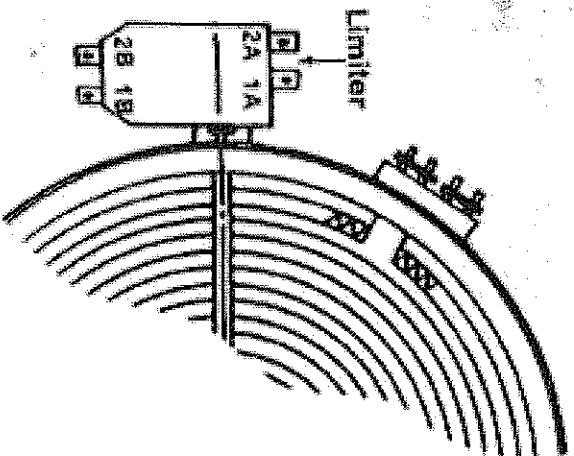

Prior to installation of this replacement element, determine what type of limiter the faulty element has using the illustrations below.

1. If the limiter of the faulty element is like Figure "A", use the enclosed wires and ceramic wire nuts to add wire length where needed. (This is due to different terminal locations on the replacement element limiter.)
2. If the limiter of the faulty element is like Figure "B", the enclosed element is a direct replacement and requires no wiring changes.

IMPORTANT

Care should be taken to connect wires to their proper terminal designation regardless of their physical location. (ie. 1A-1A, 2A-2A etc...)

Fig. "A"

7406P052-60 (8")
7406P053-60 (6")

Fig. "B"

7406P073-60 (8")
7406P074-60 (6")

Reissued: 7/94

Feuille d'instructions

160000542

Cette feuille d'instructions doit être utilisée avec :

PIÈCE DE RÉPARATION No. : 12500038, 12500039

DESCRIPTION : KIT D'ÉLÉMENT - POUR DESSUS EN VERRE CERAN

TECHNICIEN DE SERVICE :

IMPORTANT

Prendre soin de connecter les fils sur les bornes de désignation correctes quelles que soient leurs positions physique. (ex: 1A-1A, 2A-2A etc...)

Fig. "A"

740EP052-60 (20 cm)
740EP053-60 (15 cm)