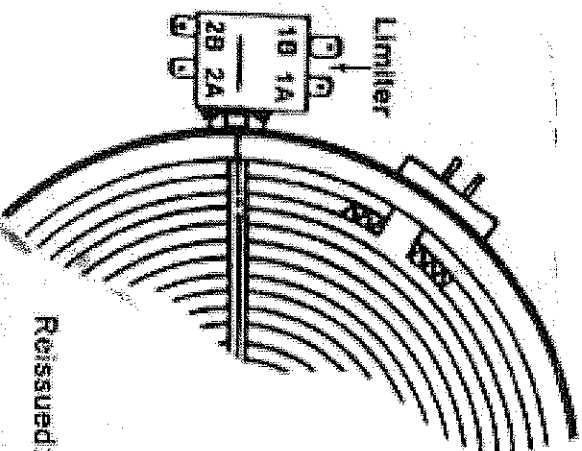

Prior to installation of this replacement element, determine what type of limiter the faulty element has using the illustrations below.

1. If the limiter of the faulty element is like Figure "A", use the enclosed wires and ceramic wire nuts to add wire length where needed. (This is due to different terminal locations on the replacement element limiter.)
2. If the limiter of the faulty element is like Figure "B", the enclosed element is a direct replacement and requires no wiring changes.

IMPORTANT

Care should be taken to connect wires to their proper terminal designation regardless of their physical location. (ie. 1A-1A, 2A-2A etc...)

Fig. "A"

7406P052-60 (8")
7406P053-60 (6")

Fig. "B"

7406P073-60 (8")
7406P074-60 (6")

Reissued: 7/94

Feuille d'instructions

160000542

Cette feuille d'instructions doit être utilisée avec :

PIÈCE DE RÉPARATION No. : 12500038, 12500039

DESCRIPTION : KIT D'ÉLÉMENT - POUR DESSUS EN VERRE CERAN

TECHNICIEN DE SERVICE :

IMPORTANT

Prendre soin de connecter les fils sur les bornes de désignation correctes quelles que soient leurs positions physique. (ex: 1A-1A, 2A-2A etc...)

Fig. "A"

740EP052-60 (20 cm)
740EP053-60 (15 cm)