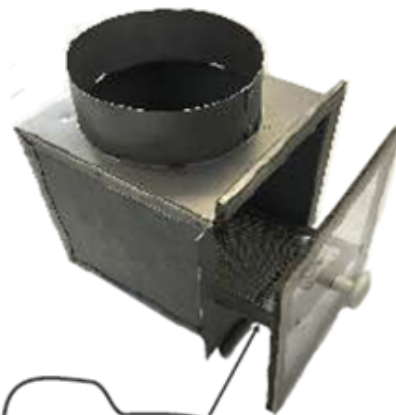

**LINT TRAP
SURFACE MOUNTED**

LT-180 is equipped with filter frame attached to the removable door for easy operation. Model LT180-45 lint trap has 4" dia. inlet for dryer connection and 5" dia. outlet for better performance. Also available in 4" dia. outlet (Model # LT-180-44). Please specify when ordering.

New Filter for better Performance

DIMENSIONS:

Special sizes are available upon request