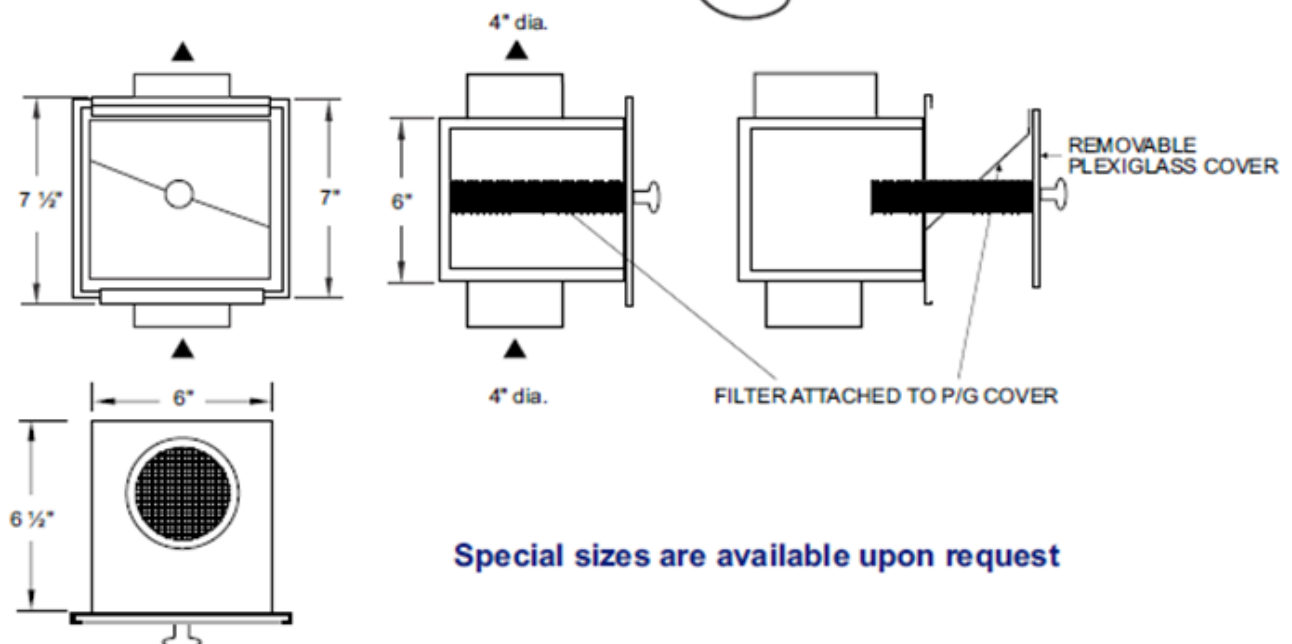

**LINT TRAP
SURFACE MOUNTED**

LT-180 is equipped with filter frame attached to the removable door for easy operation. Model LT180-45 lint trap has 4" dia. inlet for dryer connection and 5" dia. outlet for better performance. Also available in 4" dia. outlet (Model # LT-180-44). Please specify when ordering.

New Filter for better Performance

DIMENSIONS:

Special sizes are available upon request