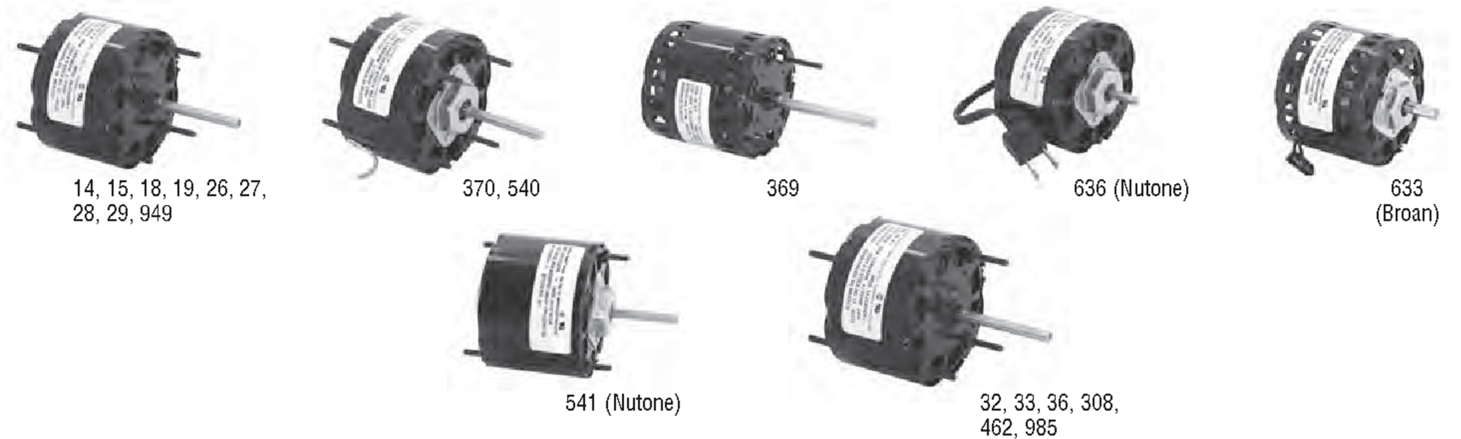

# 3-3/8" Diameter Stock Motors

### Features:

- Continuous Duty, Air Over
- Shaded Pole

OEM replacement for Nutone, Broan, Fedders, McQuay, Bohn, Witt Coil, American Standard, Miami Carey, Duootherm, Coleman, Phil Rich, Chrysler and others.