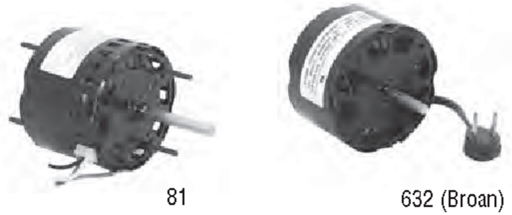

# 3-3/8" Diameter Stock Motors

### Features:

- Continuous Duty, Air Over
- Shaded Pole

OEM replacement for Nutone, Broan, Fedders, McQuay, Bohn, Witt Coil, American Standard, Miami Carey, Duootherm, Coleman, Phil Rich, Chrysler and others.